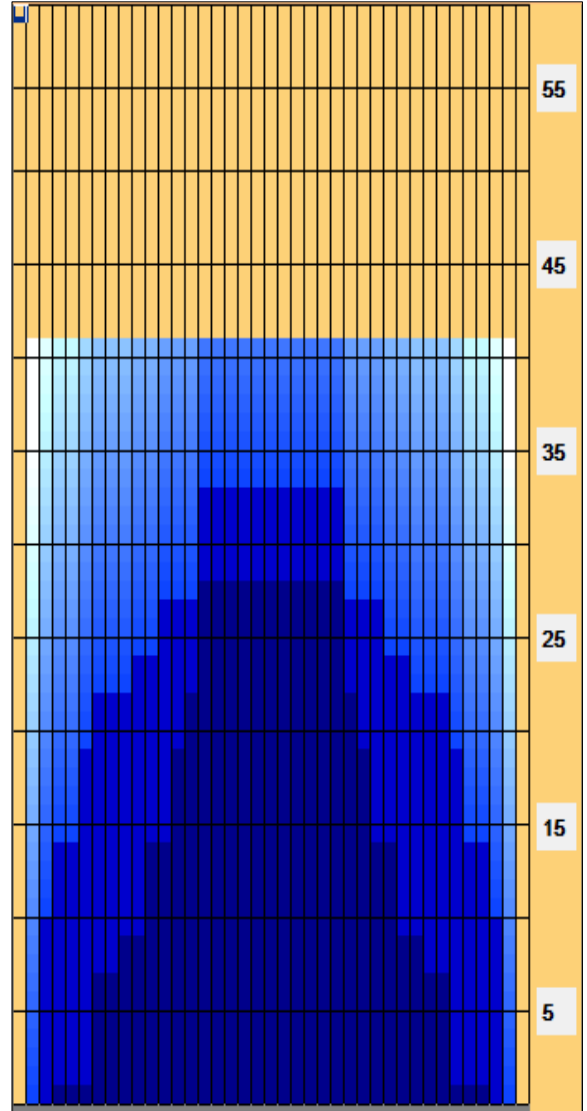

78th Annual Garden Center Tournament

Oil Pattern Distance:	41 Feet	Reverse Brush Drop:	36 Feet	Oil Per Board:	50 uL
Forward Oil Total:	12.5 mL	Reverse Oil Total:	14.05 mL	Volume Oil Total:	26.55 mL
Forward Boards Crossed:	250 Boards	Reverse Boards Crossed:	281 Boards	Total Boards Crossed:	531 Boards

	Start	Stop	Loads	Speed	Crossed	Start	End	Feet	T.Oil
1	2L	2R	1	14	37	0.0	0.0	0.0	1850
2	4L	4R	1	14	33	0.0	1.9	1.9	1650
3	7L	7R	2	18	54	1.9	7.0	5.1	2700
4	9L	9R	1	18	23	7.0	9.5	2.5	1150
5	11L	11R	2	18	38	9.5	14.6	5.1	1900
6	13L	13R	2	18	30	14.6	19.7	5.1	1500
7	14L	14R	1	18	13	19.7	22.2	2.5	650
8	15L	15R	2	22	22	22.2	28.4	6.2	1100
9	2L	2R	0	26	0	28.4	41.0	12.6	0

Forward Reverse More

	Start	Stop	Loads	Speed	Crossed	Start	End	Feet	T.Oil
1	2L	2R	0	30	0	41.0	33.0	-8.0	0
2	15L	15R	2	22	22	33.0	26.8	-6.2	1100
3	12L	12R	1	18	17	26.8	24.3	-2.5	850
4	10L	10R	1	18	21	24.3	21.8	-2.5	1050
5	7L	7R	1	18	27	21.8	19.3	-2.5	1350
6	6L	6R	2	18	58	19.3	14.2	-5.1	2900
7	4L	4R	2	14	66	14.2	10.3	-3.9	3300
8	3L	3R	2	10	70	10.3	7.5	-2.8	3500
9	2L	2R	0	10	0	7.5	0.0	-7.5	0

Forward Reverse More

Conditioner:
Type In or Select One

TransferType:
Type In or Select One

- Forward
- Reverse
- Combined
- Buff

Item	3L-7L:18L-18R	8L-12L:18L-18R	13L-17L:18L-18R	18L-18R:17R-13R	18L-18R:12R-8R	18L-18R:7R-3R
Description	Outside Track:Middle	Middle Track:Middle	Inside Track:Middle	Middle: Inside Track	Middle:Middle Track	Middle:Outside Track
Track Zone Ratio	3.38	1.72	1.08	1.08	1.72	3.38